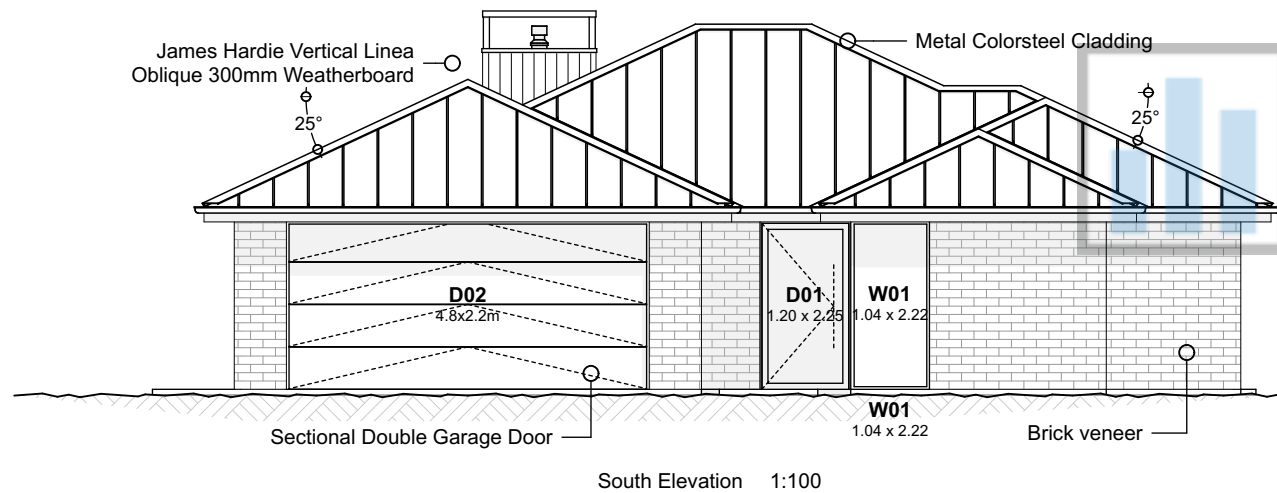

Drawing Number	Scale
PA.01.1	1:100
Contact us: Ph: 09 297 7777 E: contact@greaterconstruction.co.nz	

© Copyright 2024. Licensed to Greater Construction Ltd.

Designed	Drawing Title				Drawing Number	Scale
Drawn	Elevations				PA.02.1	1:100
Rev.						
Creation Date						