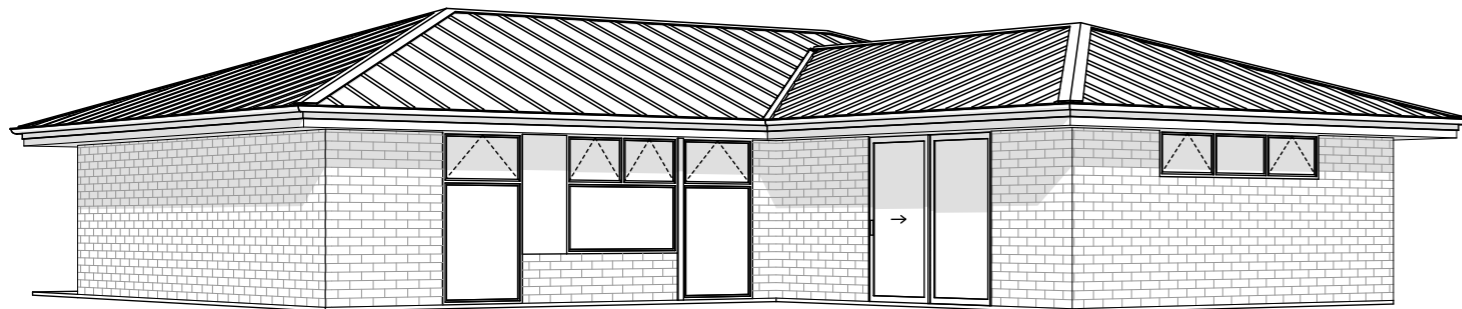

© Copyright 2024. Licensed to Greater Construction Ltd.

GREATER
CONSTRUCTION

Design Name
Lano
Company
Greater Construction Ltd.
greaterconstruction.co.nz

Designed	Drawing Title			
Drawn	3D Perspectives			
Rev.	00	No:	Date	Description
Creation Date				

Drawing Number	Scale
PA.03.1	N/A

Contact us:
Ph: 09 297 7777
E: contact@greaterconstruction.co.nz