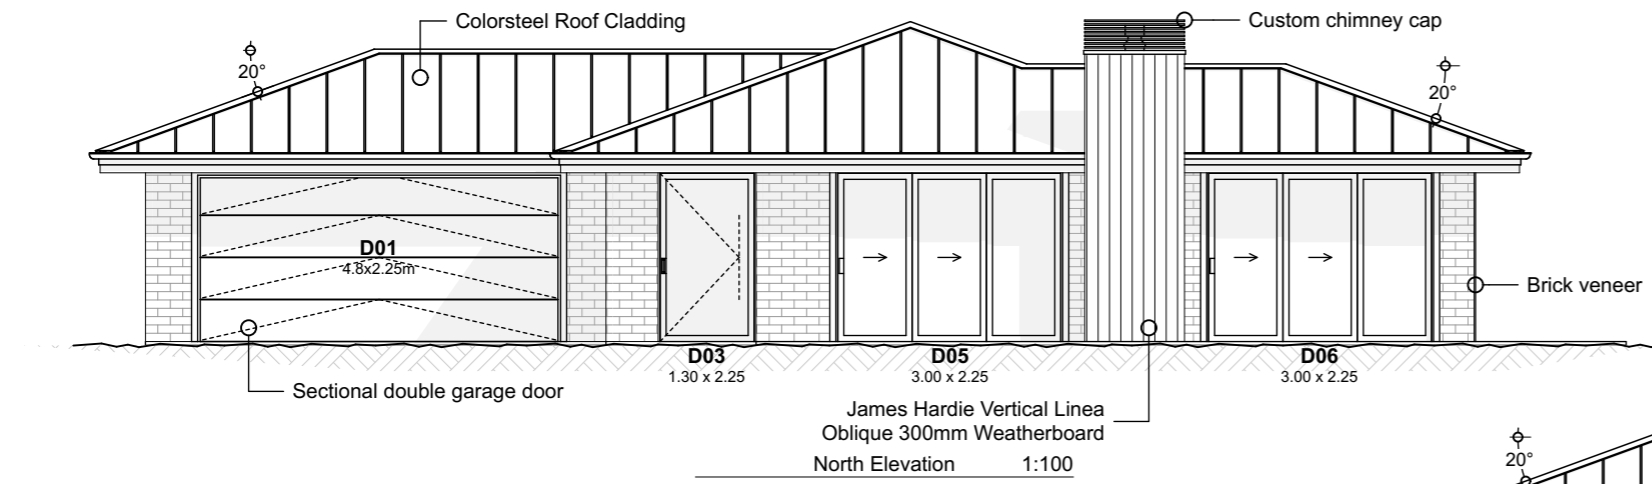

Designed		Drawing Title			
		Roof Plan			
Drawn	Rev.	No:	Date	Description	Initials
	00				
Creation Date					

Drawing Number
PA.01.2

Scale
1:100

Contact us:
Ph: 09 297 7777
E: contact@greaterconstruction.co.nz