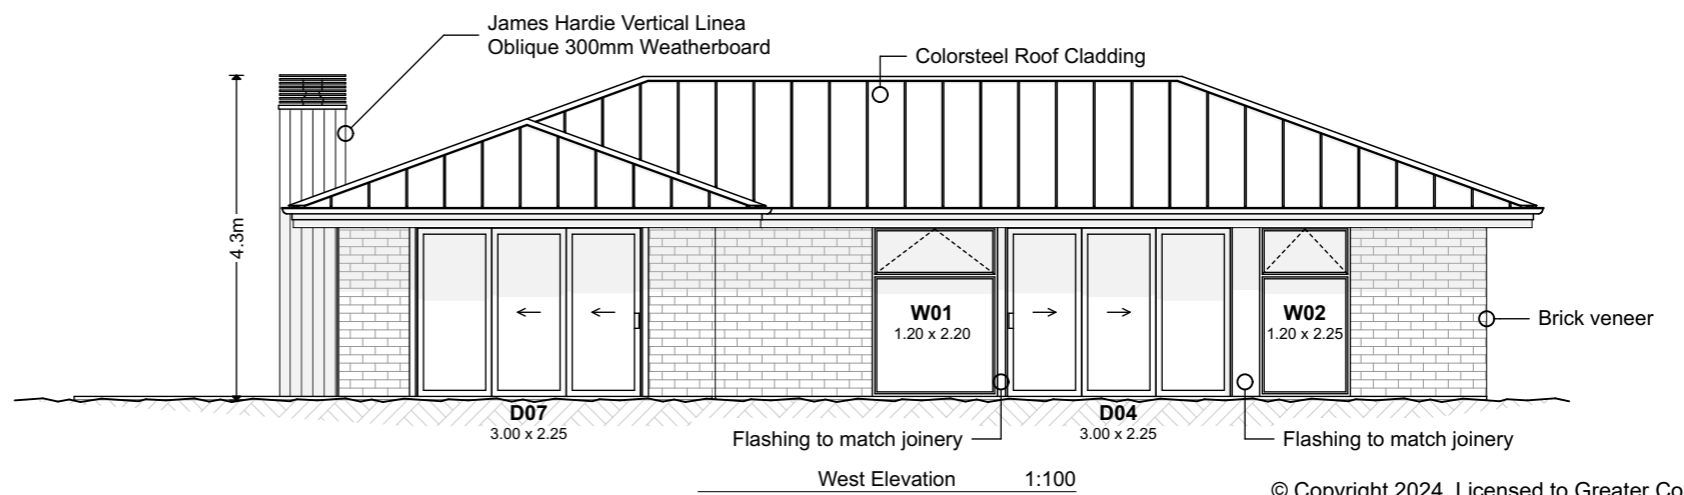

Designed		Drawing Title			
		Roof Plan			
Drawn	Rev.	No:	Date	Description	Initials
	00				
Creation Date					

Drawing Number
PA.01.2

Scale
1:100

Contact us:
Ph: 09 297 7777
E: contact@greaterconstruction.co.nz