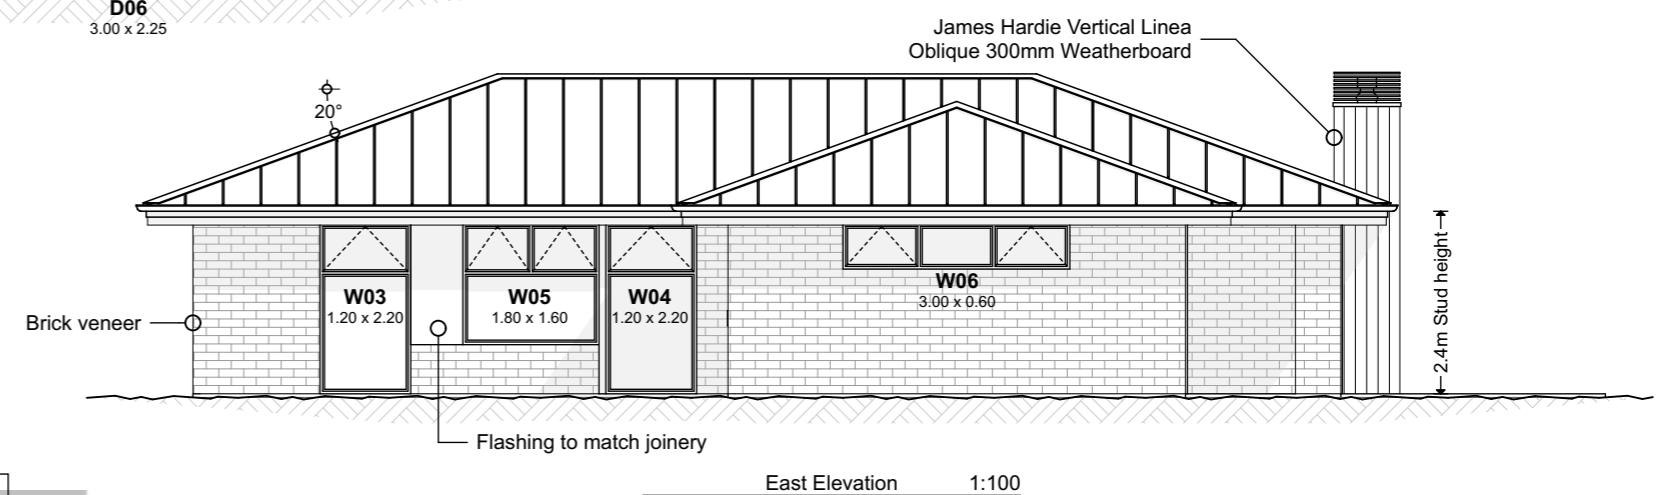

Designed		Drawing Title			
		Roof Plan			
Drawn	Rev.	No:	Date	Description	Initials
	00				
Creation Date					

Drawing Number
PA.01.2

Scale
1:100

Contact us:
Ph: 09 297 7777
E: contact@greaterconstruction.co.nz