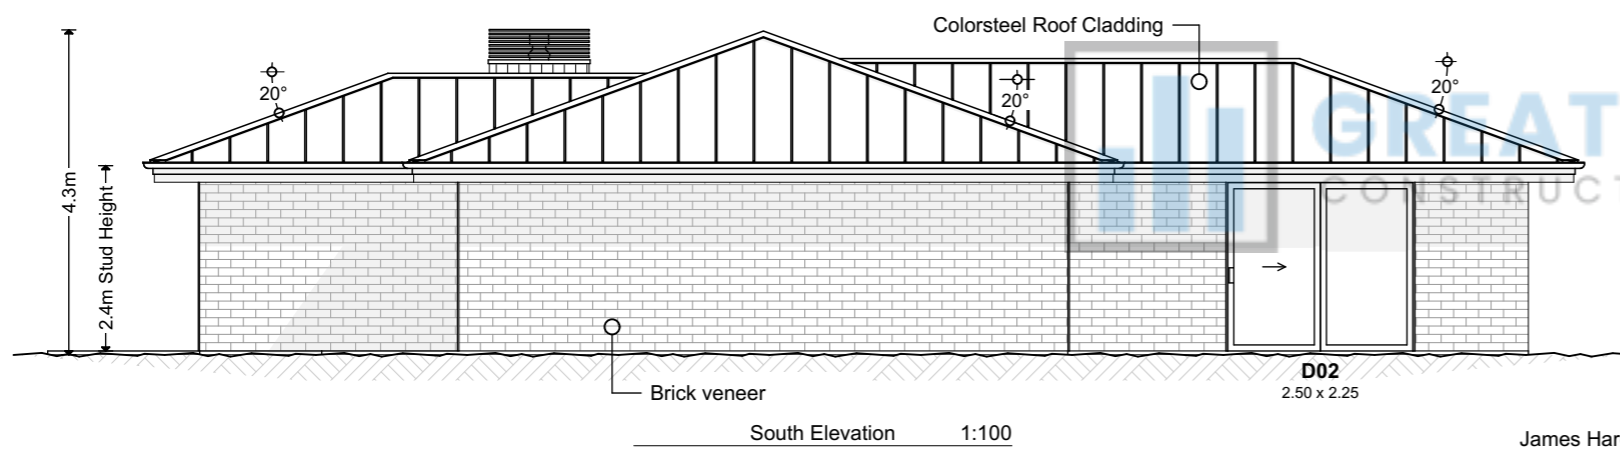

Designed		Drawing Title			
		Roof Plan			
Drawn	Rev.	No:	Date	Description	Initials
	00				
Creation Date					

Drawing Number
PA.01.2

Scale
1:100

Contact us:
Ph: 09 297 7777
E: contact@greaterconstruction.co.nz