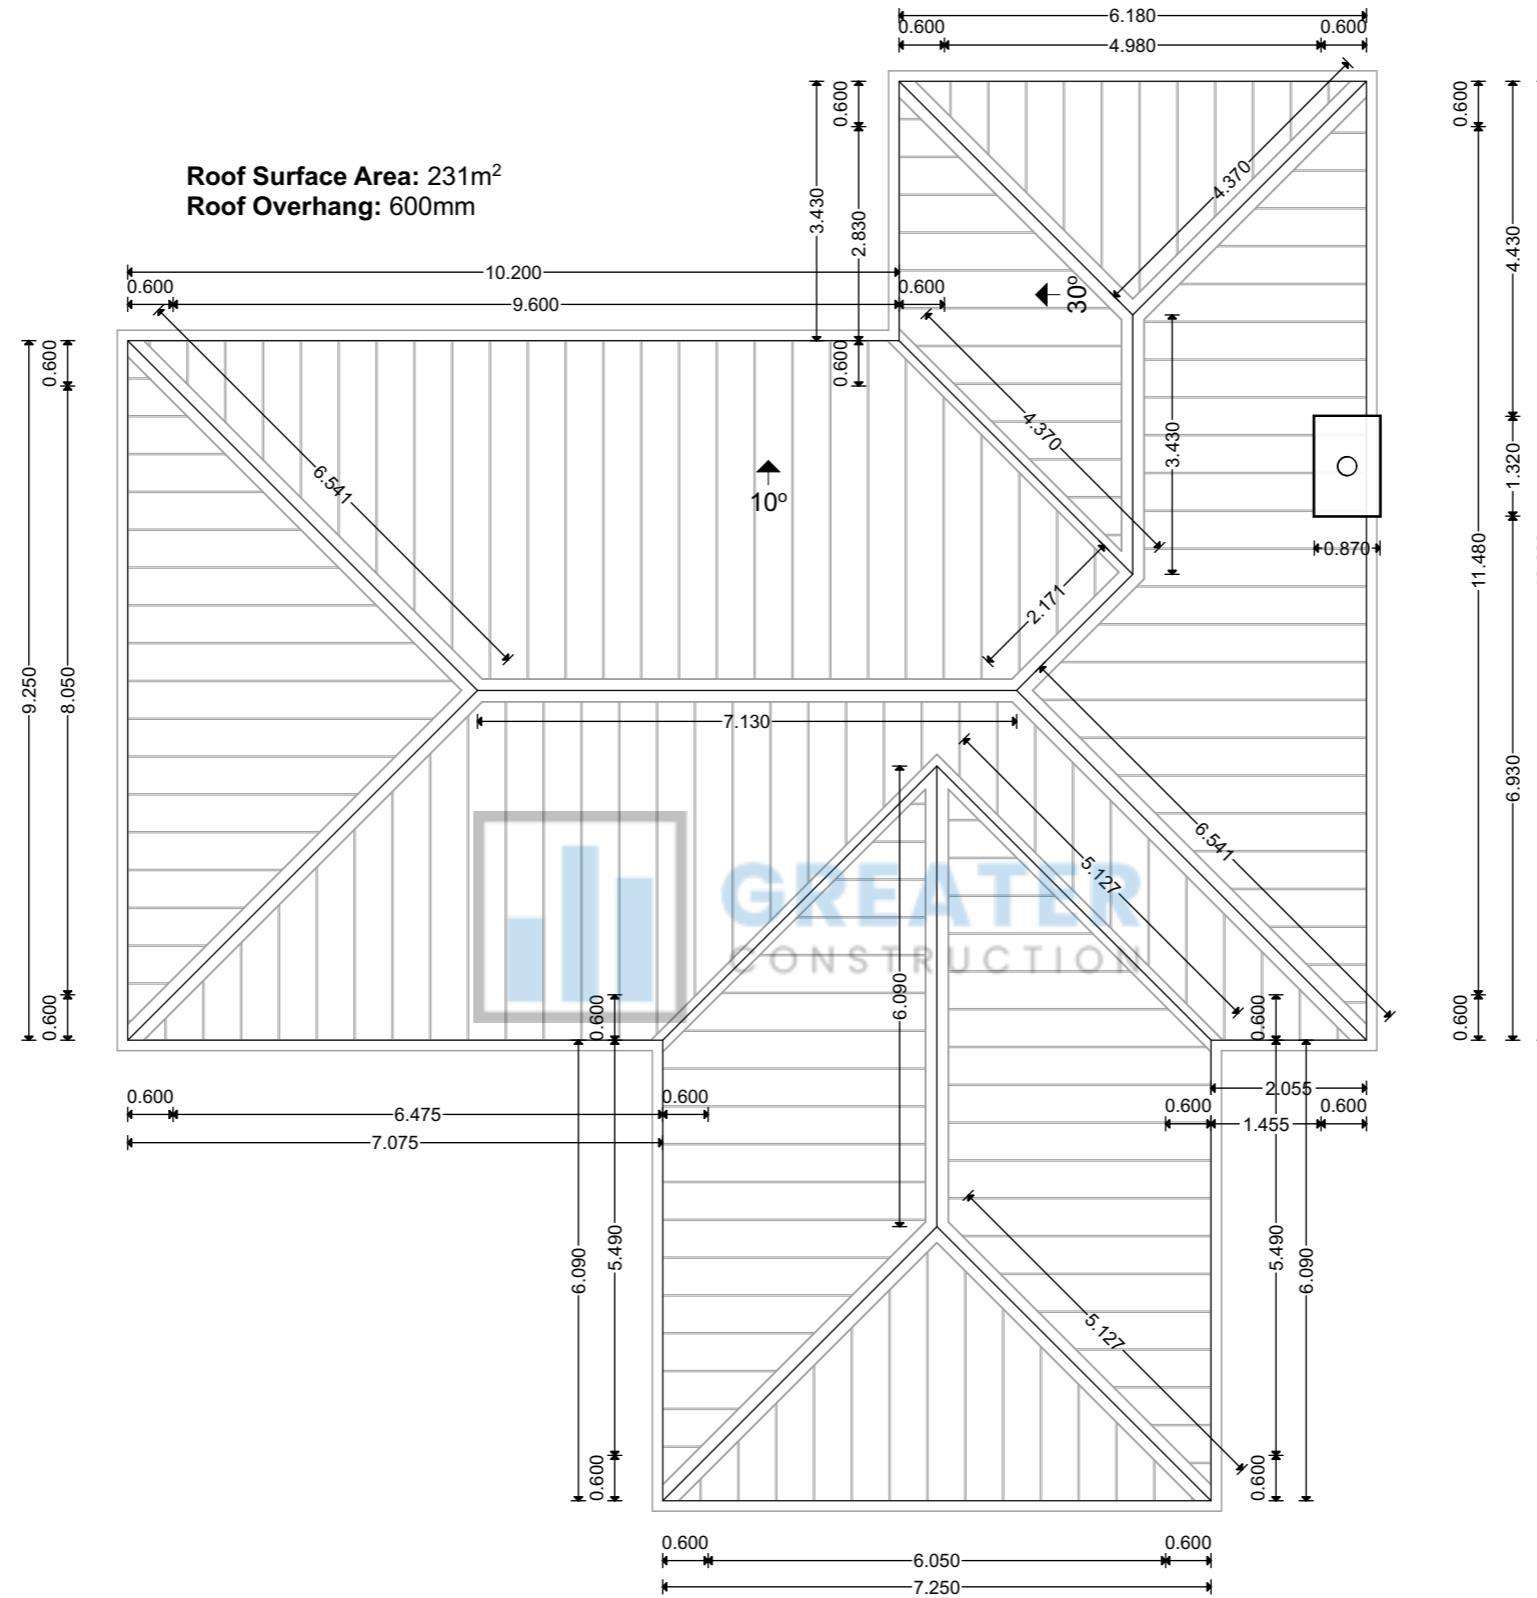

© Copyright 2024. Licensed to Greater Construction Ltd.

Design Name
Lano
Company
Greater Construction Ltd.
greaterconstruction.co.nz

Designed		Drawing Title			
		Roof Plan			
Drawn	Rev.	No:	Date	Description	Initials
	00				
Creation Date					

Drawing Number
PA.01.2

Scale
1:100

Contact us:
Ph: 09 297 7777
E: contact@greaterconstruction.co.nz